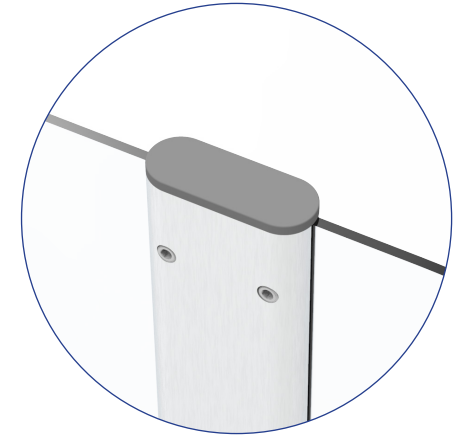

restaurant floorstanding section divider

- 67" (w) x 72" (h) freestanding upright
- .25" transparent plexi panels between aluminum gripper extrusions
- aluminum finish for .25" thick rounded rectangular feet
- creates an easy to clean surface between guest parties

aluminum gripper
extrusions