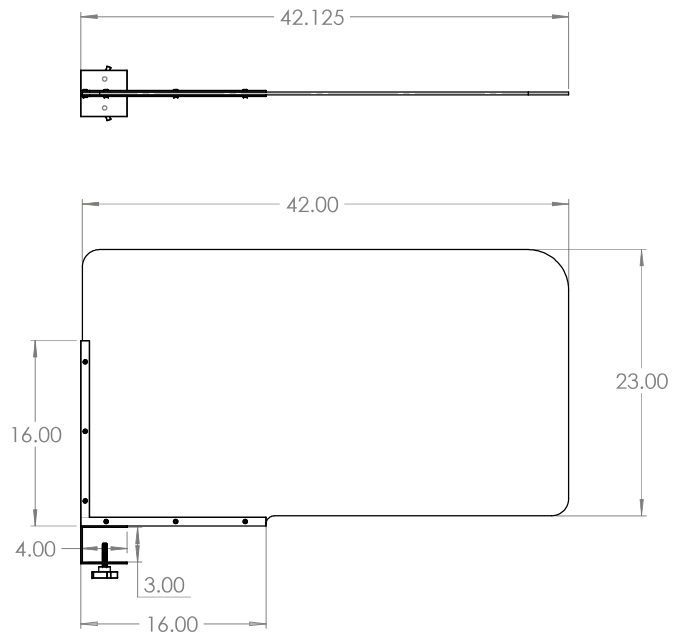

bar TOC protective barrier - bar clamp version

- .25" transparent plexi panel held in place by bartop clamp
- clear panel upright divides guests seated next to each other at bar
- creates an easy to clean surface between guests
- 42" (d) x 23.75" (h) barrier

bar TOC protective barrier - bar clamp version

- .25" transparent plexi panel held in place by bartop clamp
- clear panel upright divides guests seated next to each other at bar
- creates an easy to clean surface between guests
- matte black powdercoat finish for metal component
- 42" (d) x 23.75" (h) barrier

clamp ranges from
2.75" to 1.25"