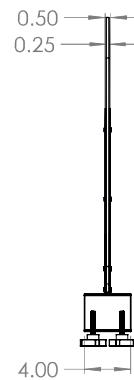

bar TOC protective barrier - bar clamp version

- .25" transparent plexi panel held in place by bartop clamp
- clear panel upright divides guests seated next to each other at bar
- creates an easy to clean surface between guests
- 42" (d) x 23.75" (h) barrier

bar TOC protective barrier - bar clamp version

- .25" transparent plexi panel held in place by bartop clamp
- clear panel upright divides guests seated next to each other at bar
- creates an easy to clean surface between guests
- matte black powdercoat finish for metal component
- 42" (d) x 23.75" (h) barrier

clamp ranges from
2.75" to 1.25"